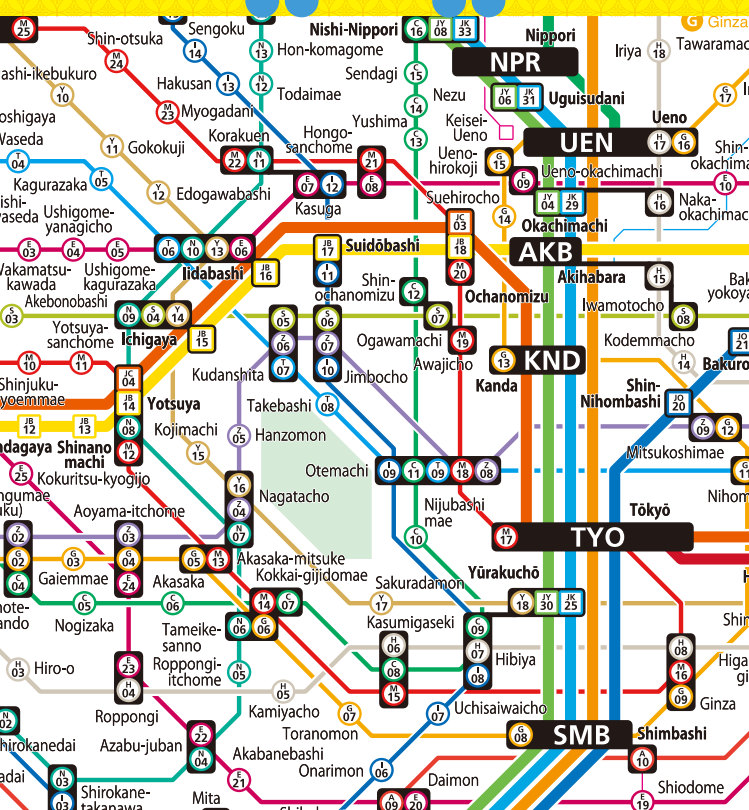

Railway and Subway Route Map

of the Metropolitan area

東京周辺 鉄道路線図
[JR・地下鉄・私鉄]

JR and Other Major Lines

How to Get to Sightseeing Spots: Tokyo and The Surrounding Areas

Landmarks

Tokyo Metropolitan Government 東京都庁

Map Index 2B
Access:
Shinjuku 10min.
JR West Exit
Tochomae 0min. E28

Sunshine City サンシャインシティ

Map Index 2A
Access:
Ikebukuro 8min.
JR East Exit
Higashi-ikebukuro 3min. Y10

Tokyo Tower 東京タワー

Map Index 3B/3C
Access:
Hamamatsuchō 15min.
JR North Exit
Akabanebashi 5min. E21
Onarimon 6min. O6
Kamiyacho 7min. O5
Daimon 10min. A9, E20

TOKYO SKYTREE® 東京スカイツリー®

Map Index 4A
Access:
Oshiage (SKYTREE) Short walk
TOKYO SKYTREE Short walk

Roppongi Hills 六本木ヒルズ

Map Index 2B/3B/3C
Access:
Roppongi 0min. O4, 4min. E23
Azabu-juban 5min. E22, 8min. O4
Nogizaka 10min. O5